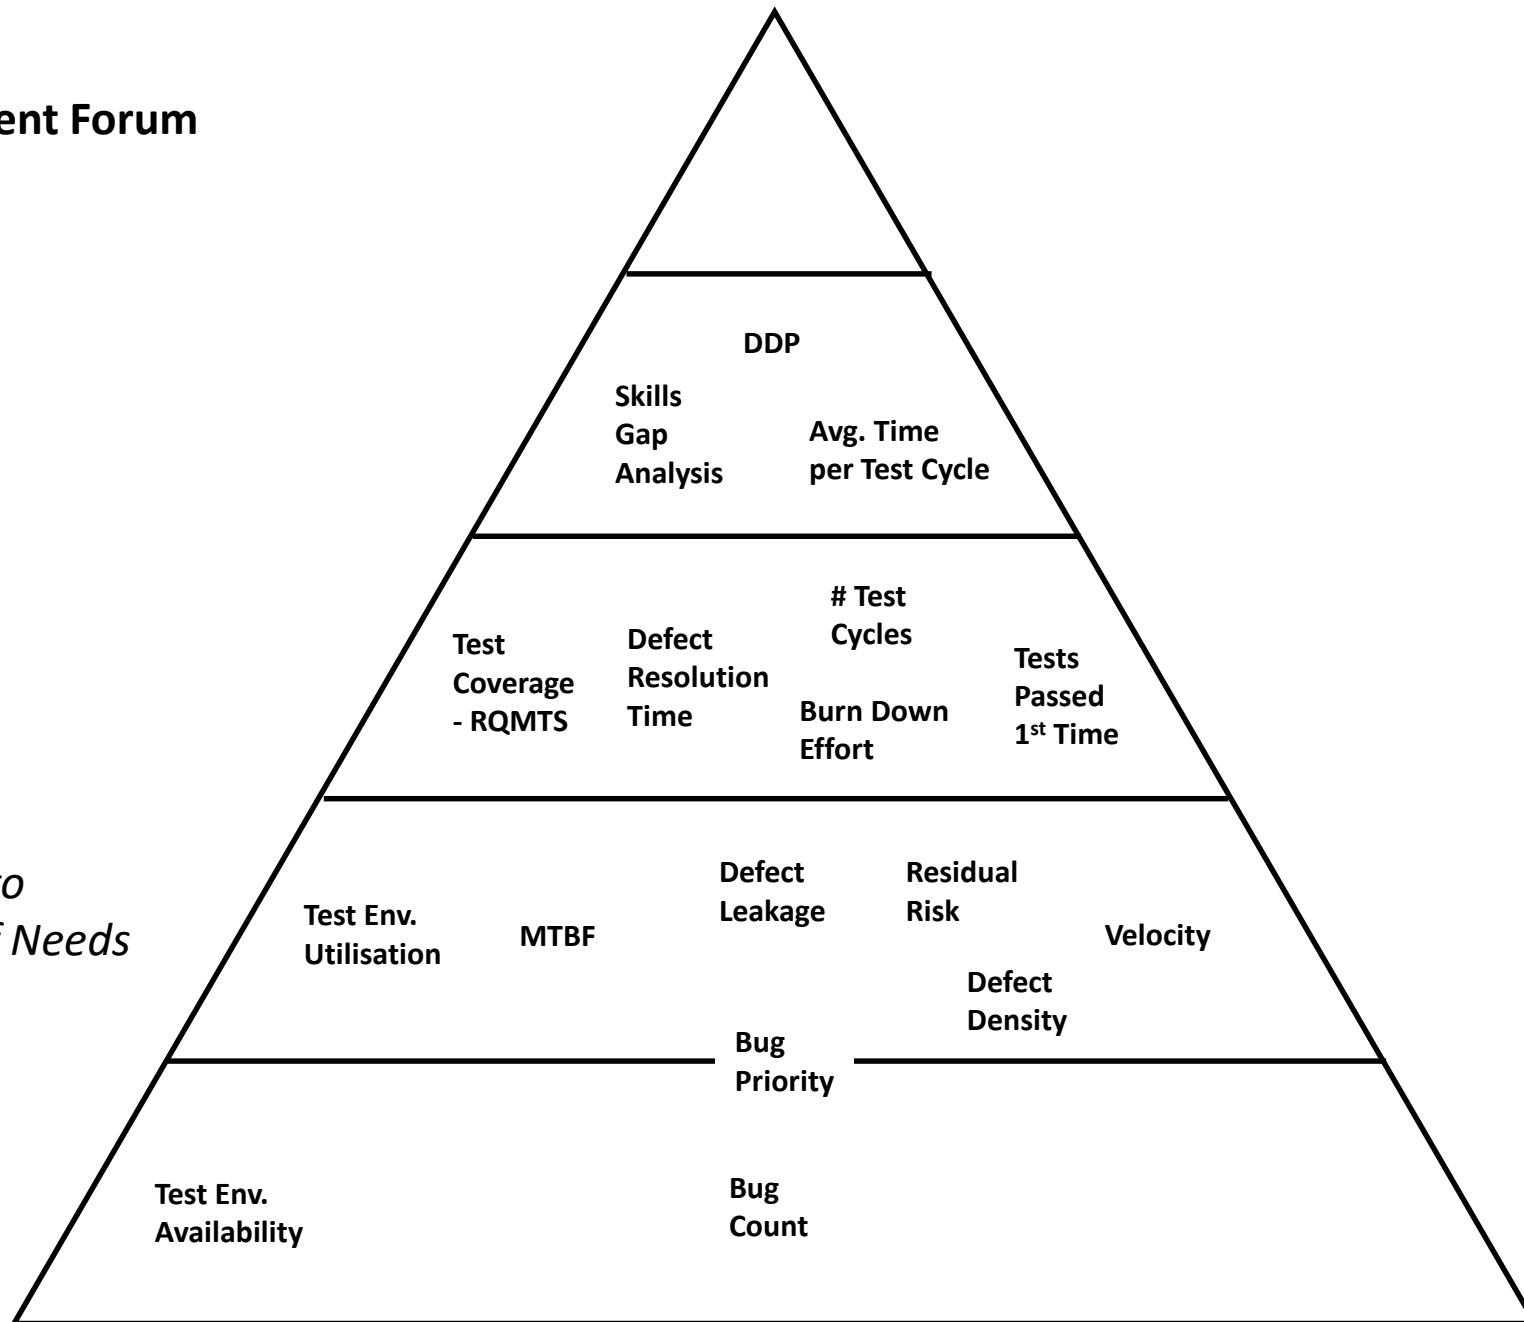

**UK Test Management Forum
Workshop Output
28/10/2015**

*Software Testing
Measures & Metrics
Hierarchy mapped onto
Maslow's Hierarchy of Needs*

Self-Actualisation

Esteem

Love & Belonging

Safety

Physiological